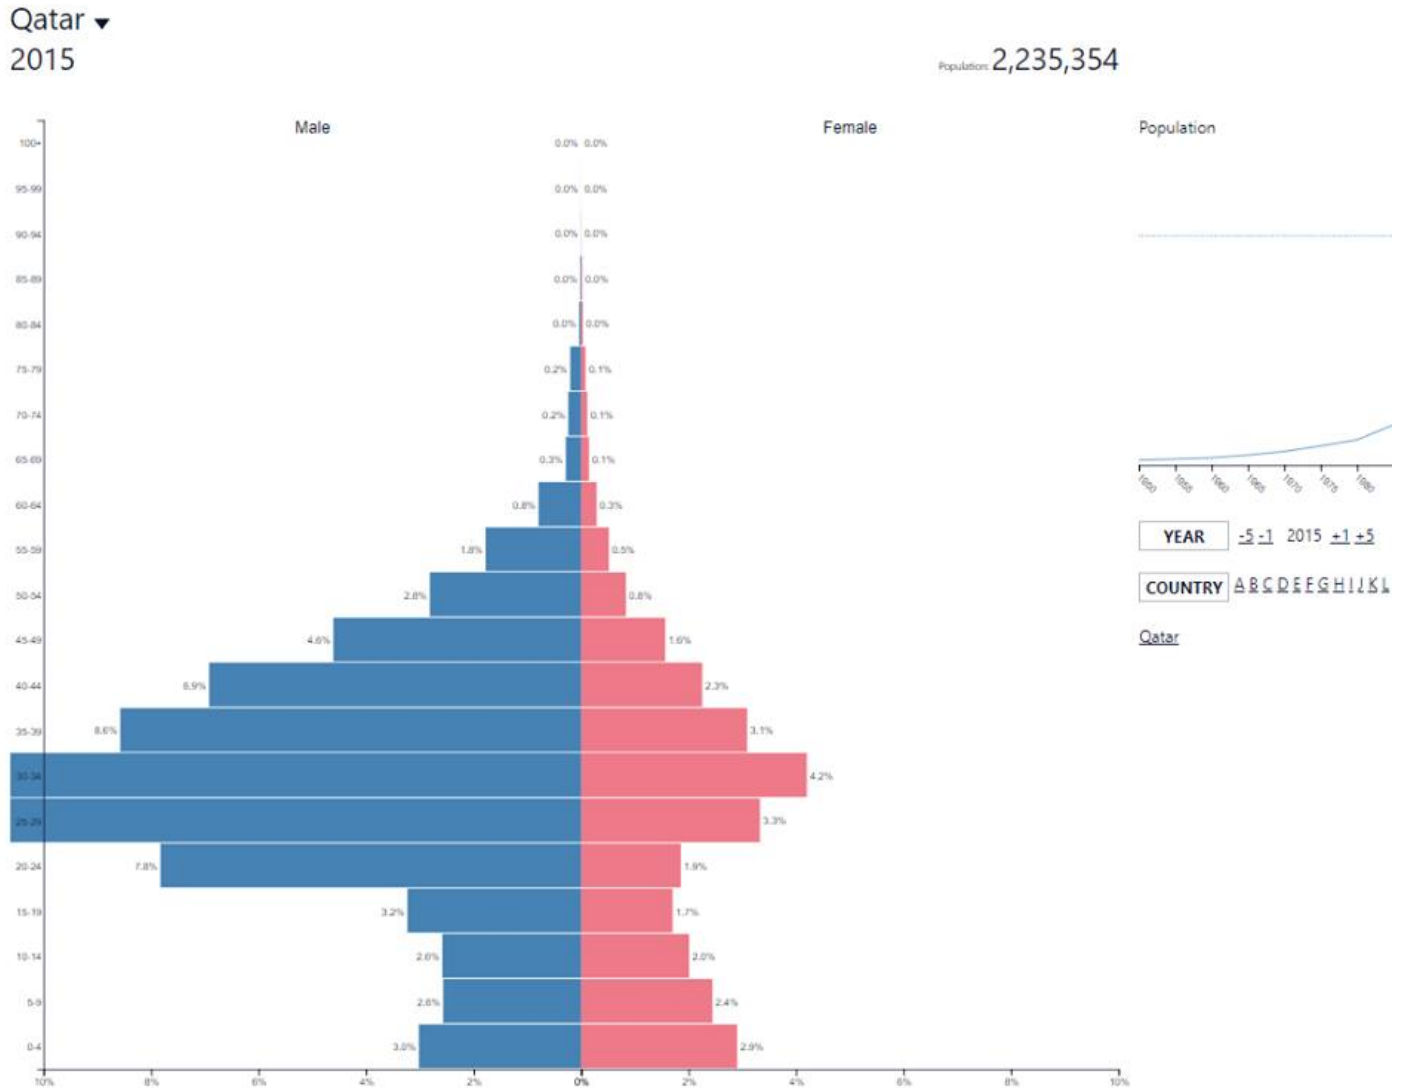

Qatar Age Structure Diagram

Look at the data:

What do you see, and what can you infer about the age structure diagram above??

Questions:

Create two questions that are perplexing about this data set.

United States Age Structure in Different Regions

Copyright © 2008 Pearson Prentice Hall, Inc.

Data Analysis:

Describe the patterns that you see in each location in the United States. Can you think of reasons why the data may be like this?

Cedar Rapids, Iowa:

Laredo, Texas:

Unalaska, Alaska:

Honolulu, Hawaii:

Lawrence, Kansas:

Detroit, Michigan:

Naples, Florida: